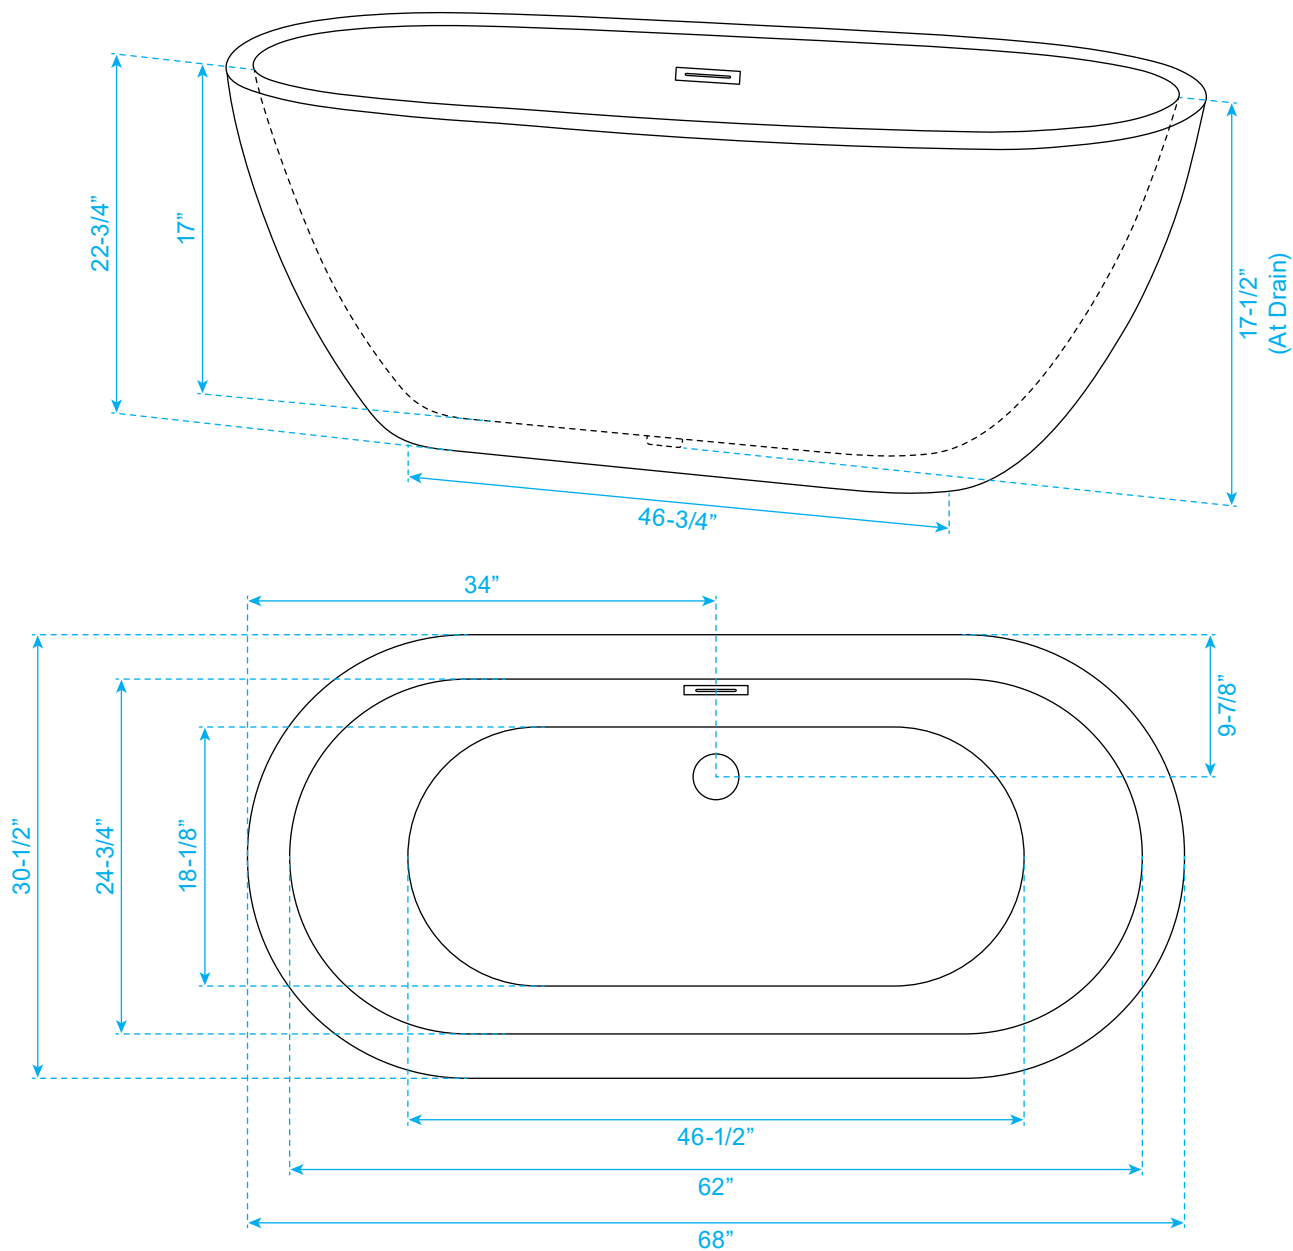

# WYNDHAM COLLECTION

Exterior Size - 68"L x 30-1/2"W x 22-3/4"H  
Interior Size - 62"L x 24-3/4"W x 17"H  
Depth at Drain - 17-1/2"  
Drain To Overflow - 12-1/2"  
Maximum Fill - 59 Gallons  
Backrest Slope Angle - 27 Degrees  
Other Side Slope Angle - 27 Degrees  
Note - All Measurements are  $\pm 1/2$ "

WC-BTU1002-68